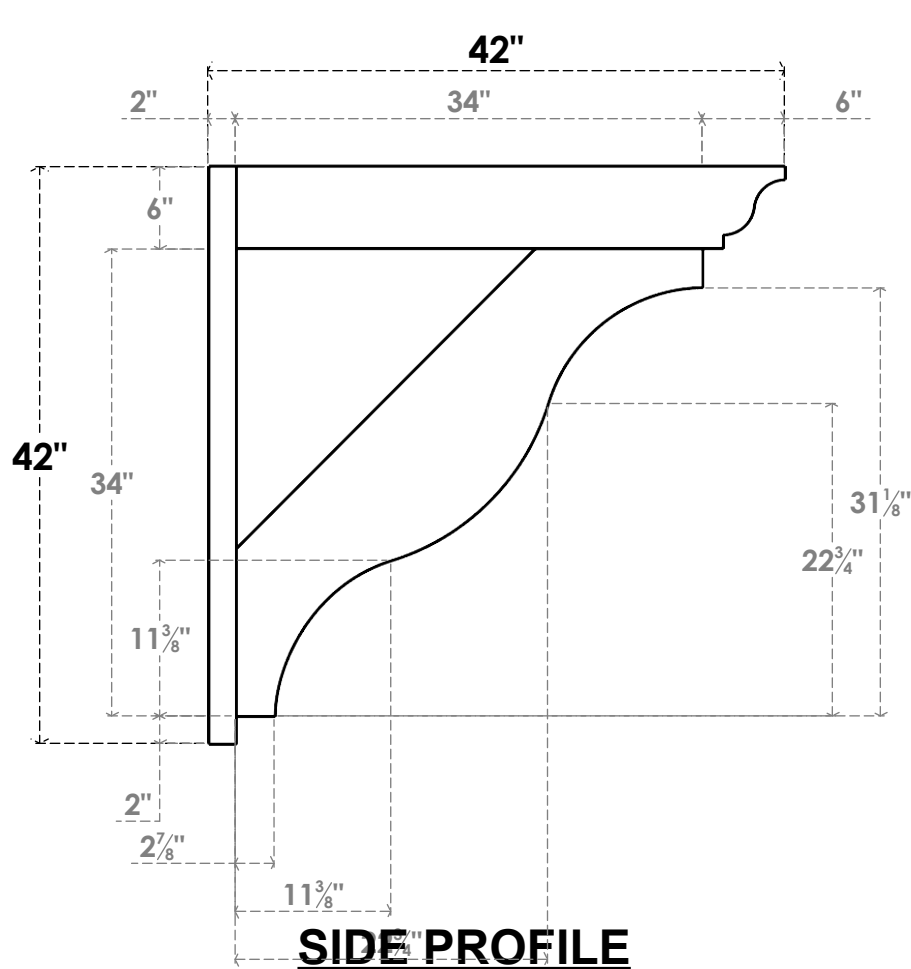

ITEM NUMBER: OUTUROC060X080X42000X42000X060X020X060FST04RCPR

6"W TOP X 8"W BACK X 42"D X 42"H X 6"T TOP X 2"T BACK TIMBERTHANE ROUGH CEDAR FUNSTON FAUX WOOD OPEN OUTLOOKER, TRADITIONAL TOP AND BLOCK BACK, 6"W CLOSED BRACE, PRIMED TAN

EKENA MILLWORK
2300 WEST MAIN ST.
CLARKSVILLE, TX 75426
TOLL FREE: 866-607-0453
WWW.EKENAMILLWORK.COM

NOTES

1. INSTALLATION TO BE COMPLETED IN ACCORDANCE WITH MANUFACTURER'S SPECIFICATIONS.
2. DRAWING MAY NOT BE TO SCALE
3. THIS DRAWING IS INTENDED FOR DESIGN AND PLANNING PURPOSES ONLY.
4. ALL INFORMATION CONTAINED HEREIN WAS CURRENT AT THE TIME OF DEVELOPMENT BUT MUST BE REVIEWED AND APPROVED BY THE PRODUCT MANUFACTURER TO BE CONSIDERED ACCURATE.
5. TIMBERTHANE ARCHITECTURAL PRODUCTS ARE MADE FROM HIGH DENSITY URETHANE AND COME FACTORY PRIMED