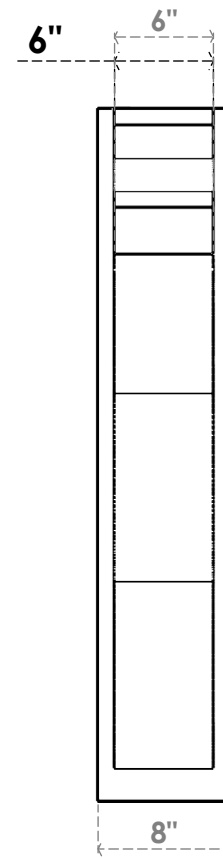

ITEM NUMBER: OUTUROC060X080X42000X42000X060X020X060FST04RCPR

6"W TOP X 8"W BACK X 42"D X 42"H X 6"T TOP X 2"T BACK TIMBERTHANE ROUGH CEDAR FUNSTON FAUX WOOD OPEN OUTLOOKER, TRADITIONAL TOP AND BLOCK BACK, 6"W CLOSED BRACE, PRIMED TAN

EKENA MILLWORK
2300 WEST MAIN ST.
CLARKSVILLE, TX 75426
TOLL FREE: 866-607-0453
WWW.EKENAMILLWORK.COM

NOTES

1. INSTALLATION TO BE COMPLETED IN ACCORDANCE WITH MANUFACTURER'S SPECIFICATIONS.
2. DRAWING MAY NOT BE TO SCALE
3. THIS DRAWING IS INTENDED FOR DESIGN AND PLANNING PURPOSES ONLY.
4. ALL INFORMATION CONTAINED HEREIN WAS CURRENT AT THE TIME OF DEVELOPMENT BUT MUST BE REVIEWED AND APPROVED BY THE PRODUCT MANUFACTURER TO BE CONSIDERED ACCURATE.
5. TIMBERTHANE ARCHITECTURAL PRODUCTS ARE MADE FROM HIGH DENSITY URETHANE AND COME FACTORY PRIMED