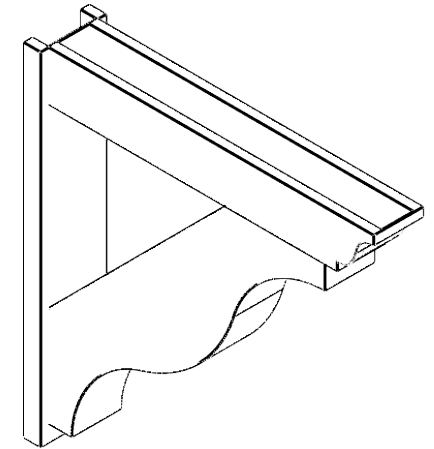

ITEM NUMBER: OUTUROC060X080X42000X42000X060X020X060FST04RCPR

6"W TOP X 8"W BACK X 42"D X 42"H X 6"T TOP X 2"T BACK TIMBERTHANE ROUGH CEDAR FUNSTON FAUX WOOD OPEN OUTLOOKER, TRADITIONAL TOP AND BLOCK BACK, 6"W CLOSED BRACE, PRIMED TAN

EKENA MILLWORK
2300 WEST MAIN ST.
CLARKSVILLE, TX 75426
TOLL FREE: 866-607-0453
WWW.EKENAMILLWORK.COM

NOTES

1. INSTALLATION TO BE COMPLETED IN ACCORDANCE WITH MANUFACTURER'S SPECIFICATIONS.
2. DRAWING MAY NOT BE TO SCALE
3. THIS DRAWING IS INTENDED FOR DESIGN AND PLANNING PURPOSES ONLY.
4. ALL INFORMATION CONTAINED HEREIN WAS CURRENT AT THE TIME OF DEVELOPMENT BUT MUST BE REVIEWED AND APPROVED BY THE PRODUCT MANUFACTURER TO BE CONSIDERED ACCURATE.
5. TIMBERTHANE ARCHITECTURAL PRODUCTS ARE MADE FROM HIGH DENSITY URETHANE AND COME FACTORY PRIMED